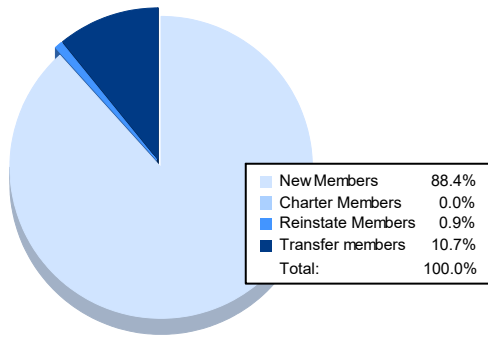

Membership Composition June 2021 Cumulative