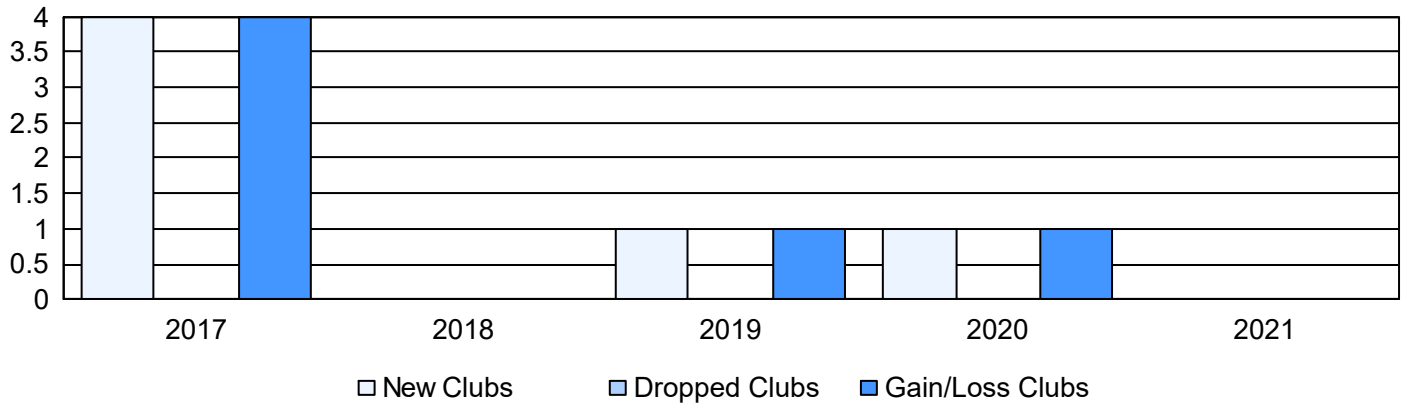

Year	New Clubs	Dropped Clubs	Gain/ Loss Clubs	New Members	Charter Members	Reinstate Members	Transfer Members	Total Member Added	Total Members Dropped	Gain/ Loss Members
2016-2017	4	0	4	194	86	2	11	293	212	81
2017-2018	0	0	0	179	2	1	11	193	160	33
2018-2019	1	0	1	183	20	1	9	213	180	33
2019-2020	1	0	1	144	26	4	6	180	197	-17
2020-2021	0	0	0	99	0	1	12	112	159	-47
Average	1	0	1	160	27	2	10	198	182	17

Clubs