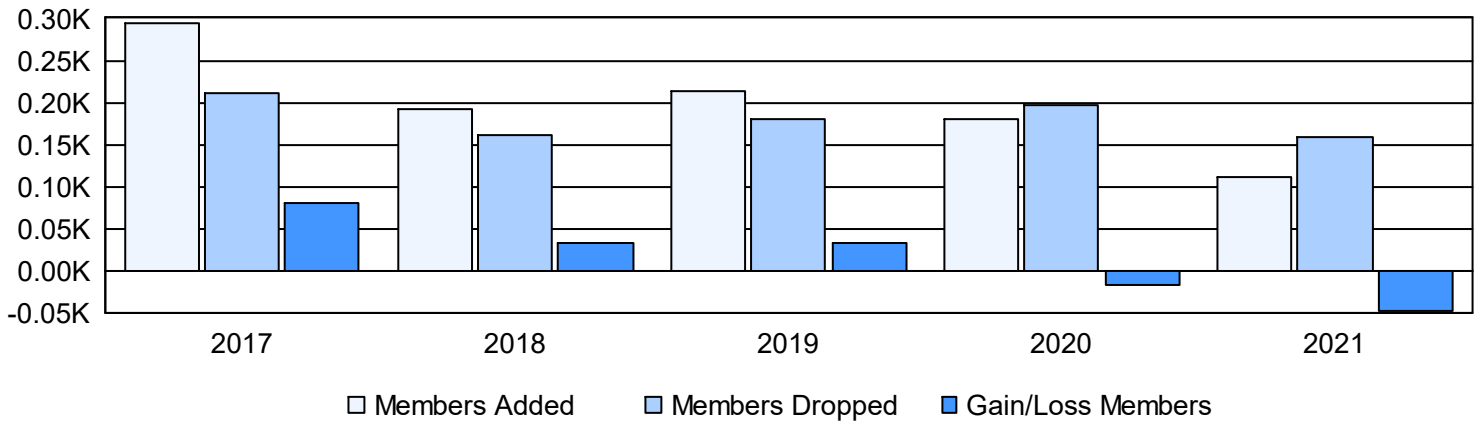

Year	New Clubs	Dropped Clubs	Gain/ Loss Clubs	New Members	Charter Members	Reinstate Members	Transfer Members	Total Member Added	Total Members Dropped	Gain/ Loss Members
2016-2017	4	0	4	194	86	2	11	293	212	81
2017-2018	0	0	0	179	2	1	11	193	160	33
2018-2019	1	0	1	183	20	1	9	213	180	33
2019-2020	1	0	1	144	26	4	6	180	197	-17
2020-2021	0	0	0	99	0	1	12	112	159	-47
Average	1	0	1	160	27	2	10	198	182	17

Clubs

Members